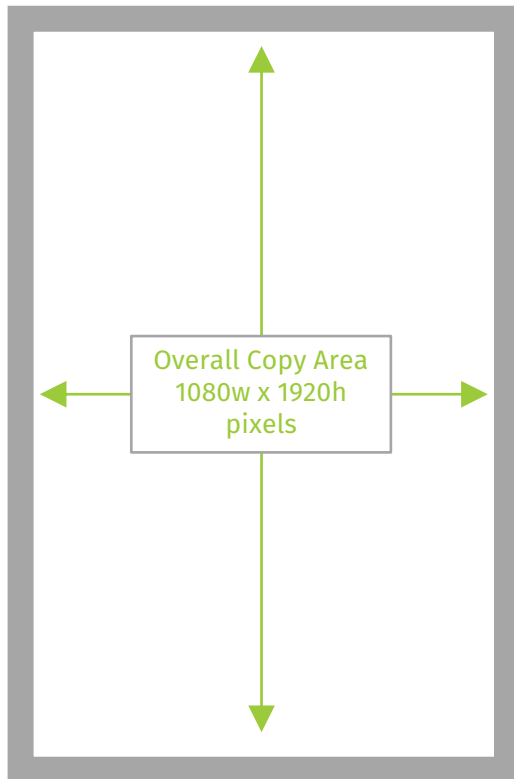

STARLITE

Digital Video Network

Large-format video network with real-time programmatic capabilities.

Production Specifications

Pixel Dimensions: 1080w x 1920h

Spot Duration: 8 seconds

1. All files as high-res as possible
2. All logos and typefaces must be in vector format
3. Portrait format orientation for final file
4. Fonts must be provided for InDesign files to be converted to video
5. Source files (Illustrator, Photoshop, InDesign, After Effects) are preferable to PDF or flattened bitmaps
6. Acceptable Formats (JPG, PNG, MP4, MOV, HTML5)